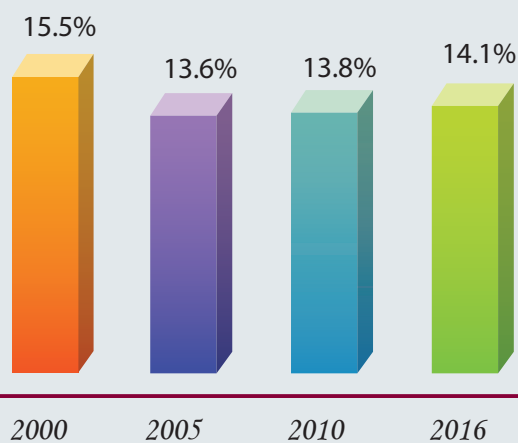

## POPULATION OF BULGARIA IN 2016

7 101 859

48.6%

51.4%

### Population structure by major age groups

0 - 14 years

15 - 64 years

65+

*The mean age of the population has increased from 39.9 years in 2000 to 43.5 years in 2016.*