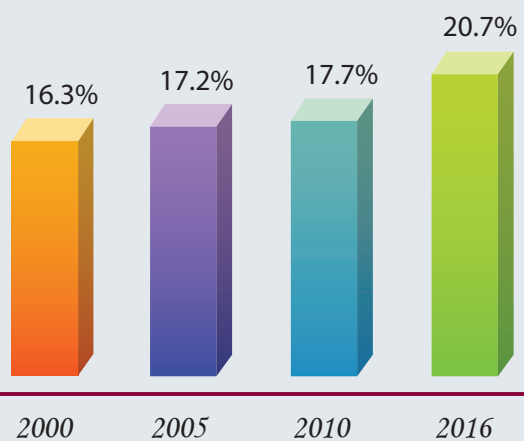

### Population structure by major age groups

0 - 14 years

15 - 64 years

65+

*The mean age of the population has increased from 39.9 years in 2000 to 43.5 years in 2016.*