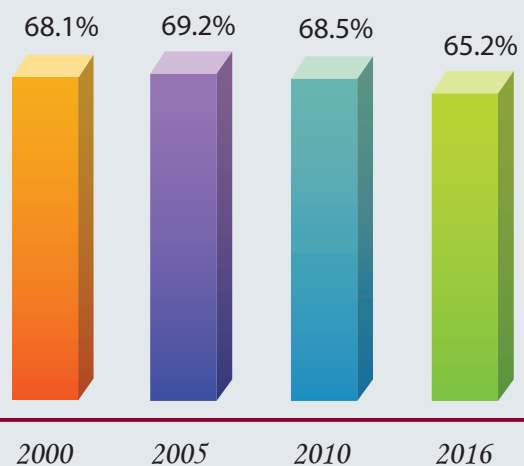

## POPULATION OF BULGARIA IN 2016

7 101 859

48.6%

51.4%

### Population structure by major age groups

0 - 14 years

15 - 64 years

65+

*The mean age of the population has increased from 39.9 years in 2000 to 43.5 years in 2016.*